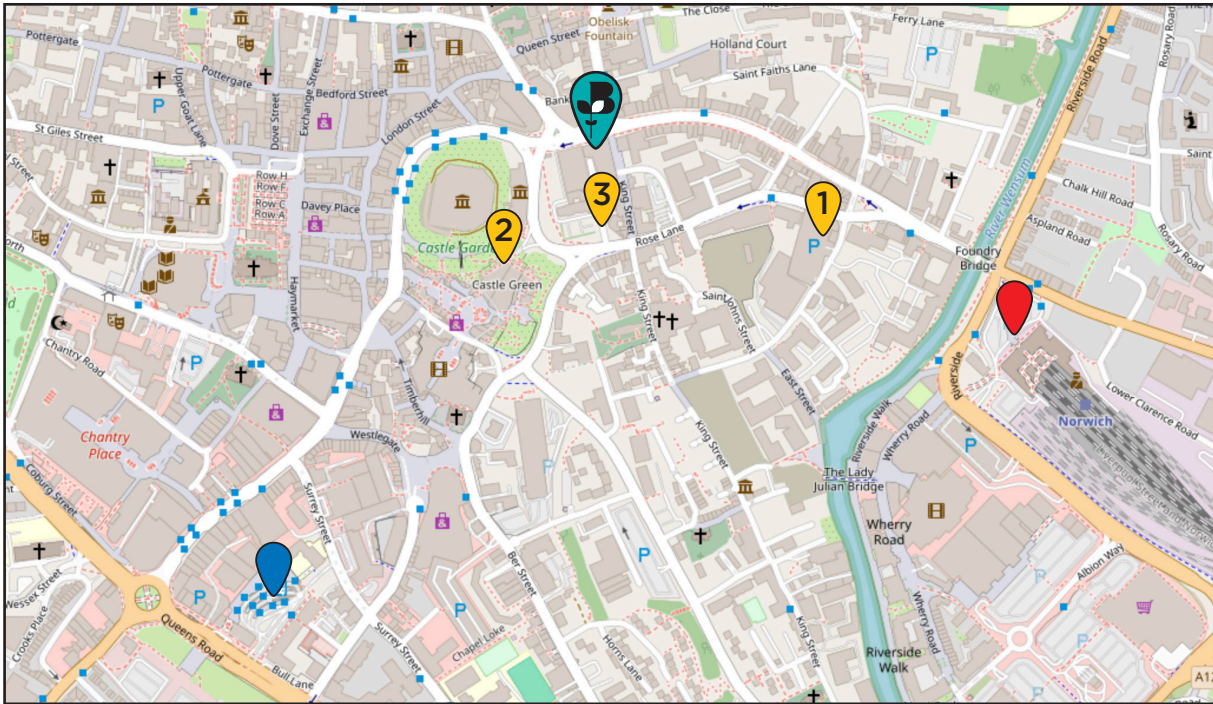

# How to Find the Norfolk Chambers of Commerce

## Norwich

**Norfolk Chambers of Commerce,**  
Hardwick House,  
2 Agricultural Hall Plain,  
Norwich NR1 3FS

**Norwich Train Station,**  
Station Approach,  
Thorpe Rd,  
Norwich NR1 1EF  
• 9 mins walk

**Norwich Bus Station,**  
Surrey Street,  
Norwich NR1 3NW  
• 12 mins walk

Front Entrance  
Agricultural Hall Plain

Rear Entrance  
Crown Road

**1 Rose Lane Car Park**  
Mountergate,  
Norwich NR1 1PY

• 6 mins walk

**2 Castle Mall Car Park**  
Market Avenue,  
Norwich NR1 3JQ

• 3 mins walk

**3 Crown Road Parking**  
Norwich NR1 3DT  
On Street Parking, limited to 1 hour,  
pay and display.

• 1 min walk

If you're arriving by cycle, We have cycle racks and also shower facilities too.