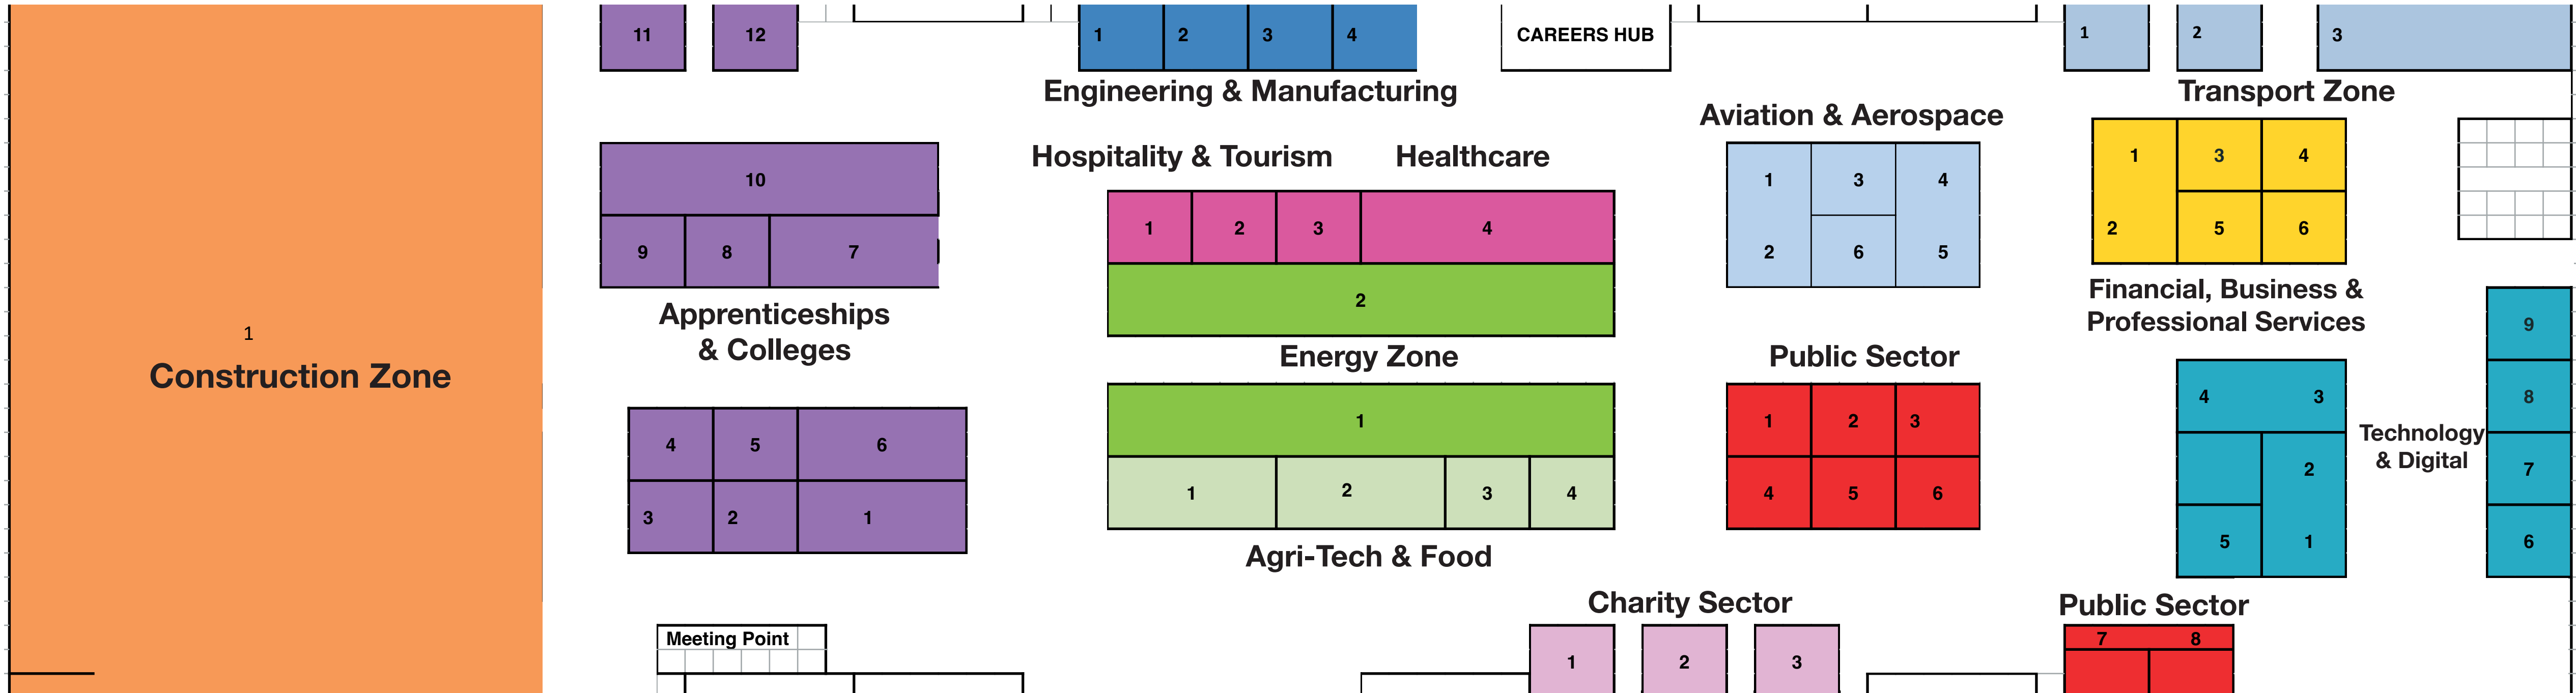

Festival of Knowledge Exhibitors 2025

Food Vendors

Agri-Tech & Food

- 1 - Ben Burgess
- 2 - Cranswick PLC
- 3 - PD Hook
- 4 - Anglia Maltings (Crisp Malt)

Apprenticeships & Colleges

- 1 - Swarm Group
- 1 - Swarm Group
- 2 - University Technical College Norfolk
- 3 - University of Sheffield
- 4 - Unitas
- 5 - Poultec Training
- 6 - Norfolk Career Hub/Apprenticeships
- 7 - Apollo East Coast College
- 8 - East Norfolk Multi Academy Trust
- 9 - College of West Anglia
- 10 - CCN
- 11 - Access Sport (no shell scheme needed)
- 12 - Access Creative College