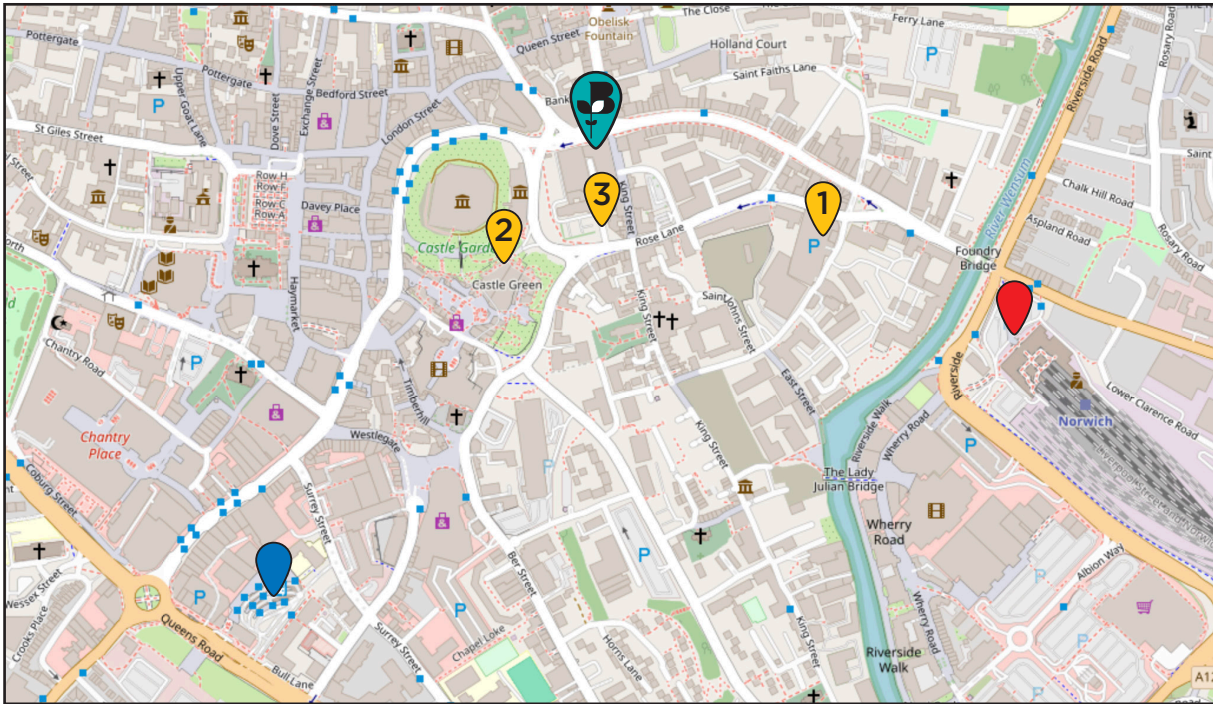

How to Find the Norfolk Chambers of Commerce

Norwich

Norfolk Chambers of Commerce,
Hardwick House,
2 Agricultural Hall Plain,
Norwich NR1 3FS

Norwich Train Station,
Station Approach,
Thorpe Rd,
Norwich NR1 1EF
• 9 mins walk

Norwich Bus Station,
Surrey Street,
Norwich NR1 3NW
• 12 mins walk

Front Entrance
Agricultural Hall Plain

Rear Entrance
Crown Road

1 Rose Lane Car Park
Mountergate,
Norwich NR1 1PY

• 6 mins walk

2 Castle Mall Car Park
Market Avenue,
Norwich NR1 3JQ

• 3 mins walk

3 Crown Road Parking
Norwich NR1 3DT
On Street Parking, limited to 1 hour,
pay and display.

• 1 min walk

If you're arriving by cycle, We have cycle racks and also shower facilities too.